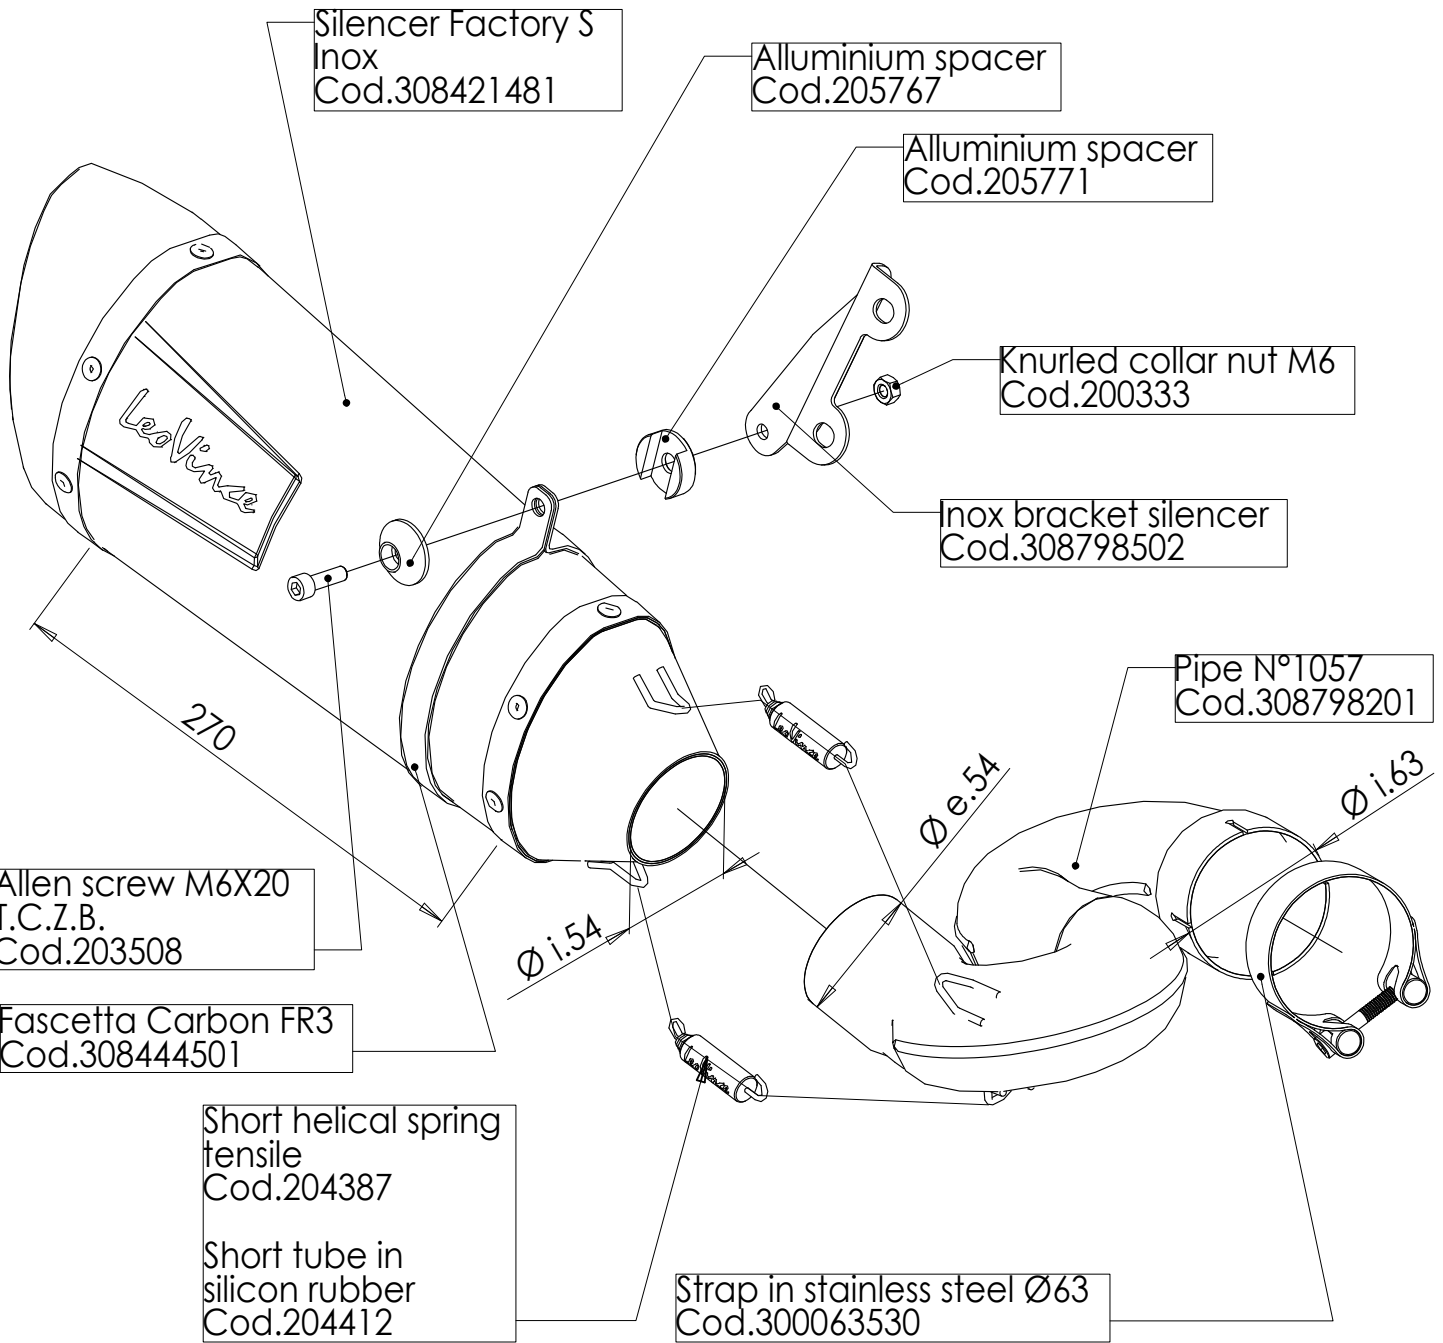

DB-Killer EVO N°52
Cod.308421801

Grower Ø5 Cod.202286
Allen screw M5X6 T.C.E.I. INOX
Cod. 201044

Silencer Factory S
Inox
Cod.308421481

Alluminium spacer
Cod.205767

Alluminium spacer
Cod.205771

Knurled collar nut M6
Cod.200333

Inox bracket silencer
Cod.308798502

Pipe N°1057
Cod.308798201

Allen screw M6X20
T.C.Z.B.
Cod.203508

Fascetta Carbon FR3
Cod.308444501

Short helical spring
tensile
Cod.204387

Short tube in
silicon rubber
Cod.204412

Strap in stainless steel Ø63
Cod.300063530

Art. 8798S

HONDA CBR 1000RR ('13/'15)

Slip-on SBK "FACTORY S" - INOX -
Passaggio Standard omologato "EVOLUTION II"