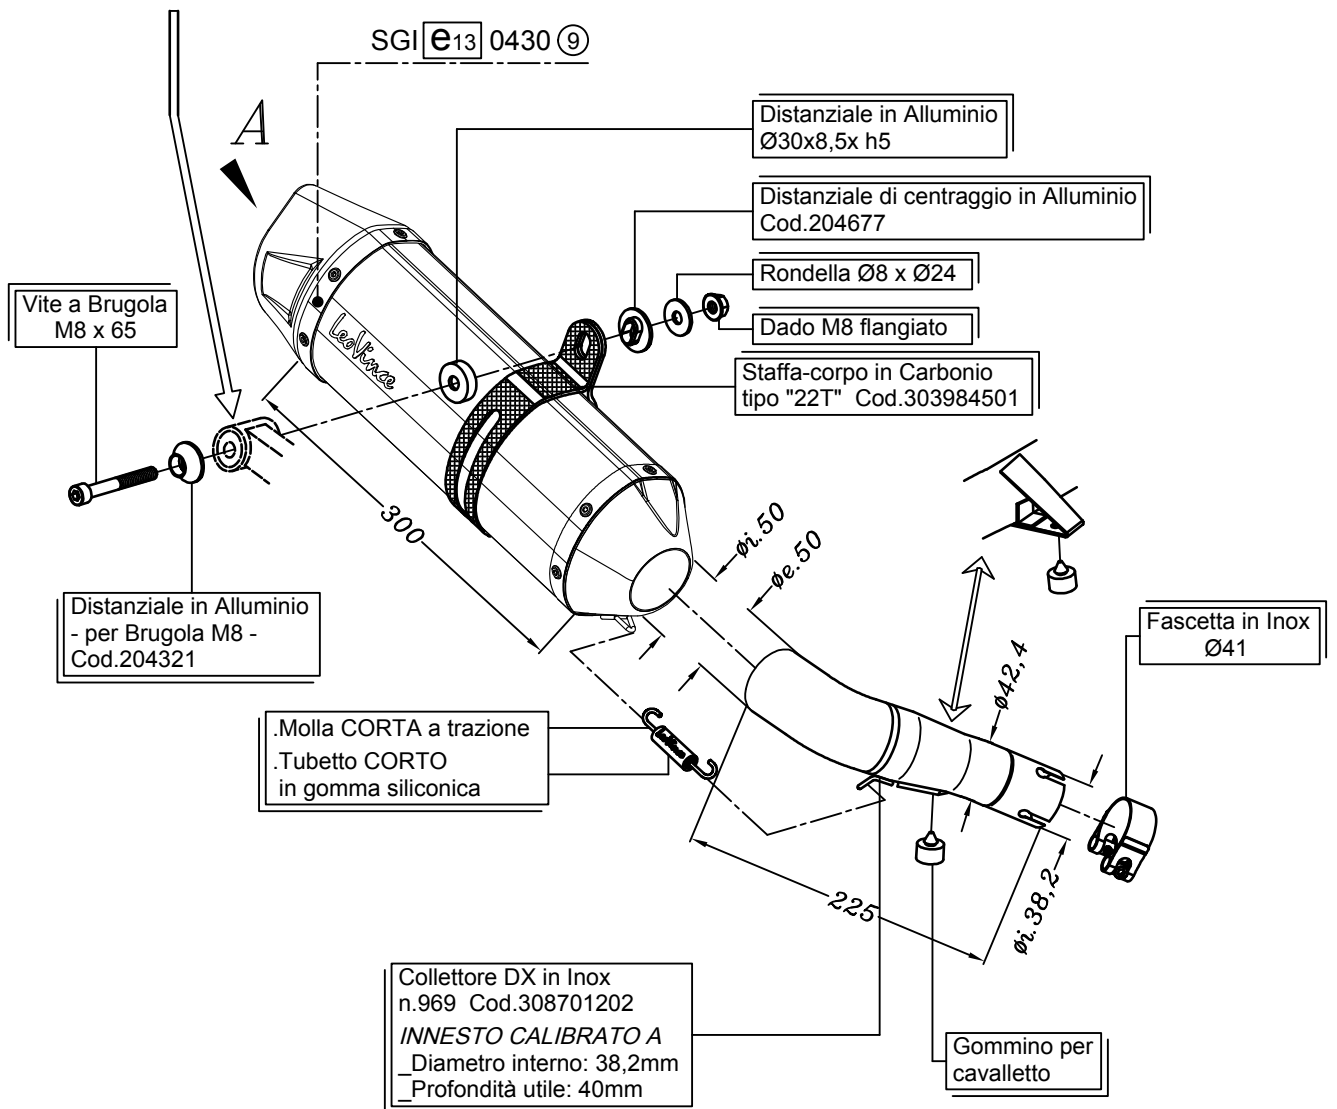

PEDANA PASSEGGERO DX
PASSENGER'S R.H. FOOTBOARD

HONDA INTEGRA 700/750 ('12/'14) – NC 700/750 S ('12/'14)

NC 700/750 S DCT ('12/'14) - NC 700/750 X ('12/'14) - NC 700/750 X DCT ('12/'14)

Art.8701E

*Slip on SBK "LV ONE EVO" – CARBONIO – Passaggio STANDARD
OMOLOGATO "EVOLUTION II"*