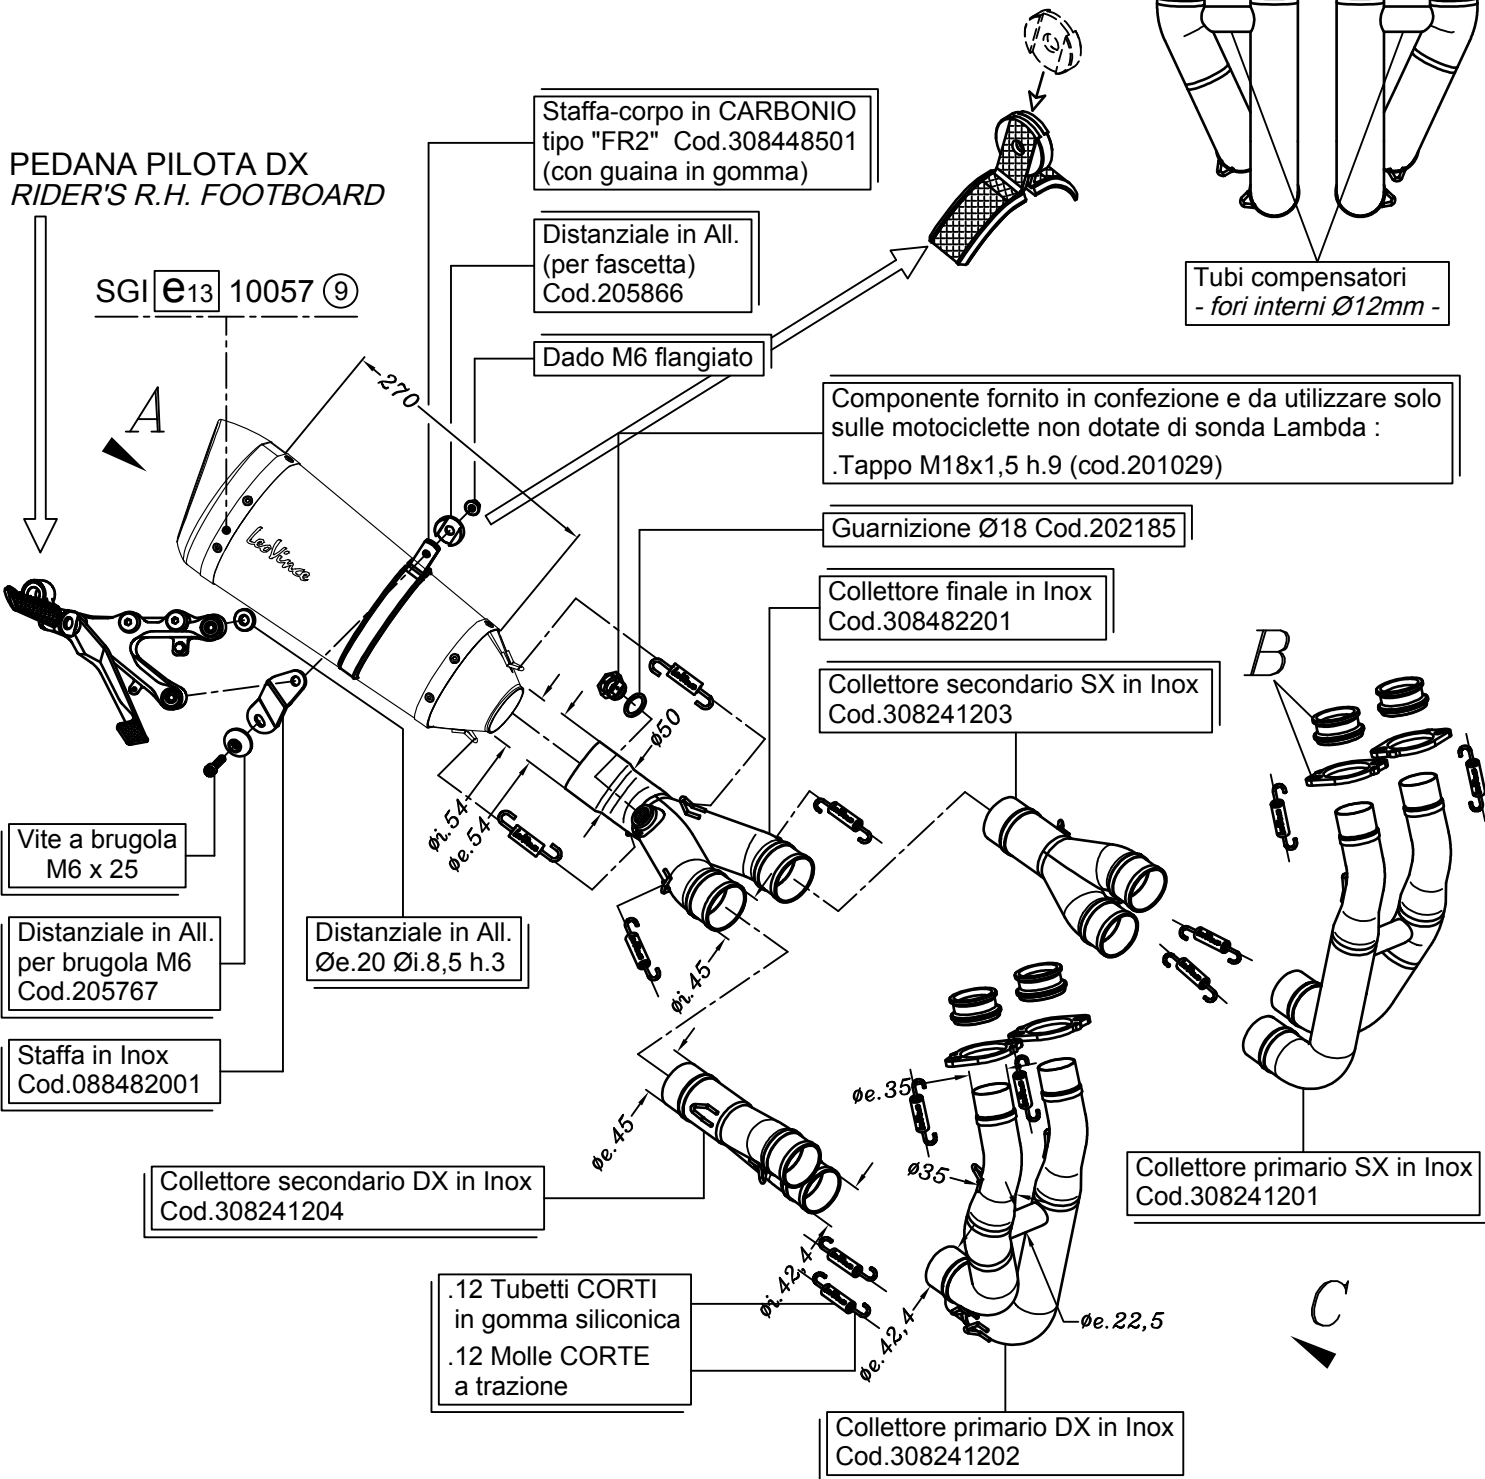

PEDANA PILOTA DX
RIDER'S R.H. FOOTBOARD

YAMAHA YZF 600 R6 i.e. ('06/'11)

Art.8482S

Impianto completo SBK 4/2/1 << FACTORY S >> CARBONIO - Passaggio STANDARD
OMOLOGATO "EVOLUTION II"