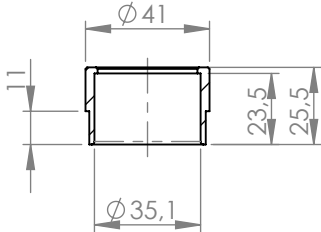

Bushing
Cod.206060

VIEW "B"

Flange "158A"
Cod.206061

N°2 Db-Killer
Ø22 Cod.
303430803

N°2 Plain washer
8x17 Cod.200294

N°2 Allen screw
M8X25 T.B.E.I.
Cod.400384

N°2 Graphyte
Gasket Cod.204980

Stainless steel Bracket
Cod.3015101501

OPTIONAL
"5683"

Superior silencer
GP duals Øi 50 RIGHT
Cod.3015110481

Inferior silencer
GP duals Øi 50 RIGHT
Cod.3015108482

Pipe - stainless steel
Cod.3015113203

Plain washer
8x17
Cod.200294

CATALYTIC
CONVERTER