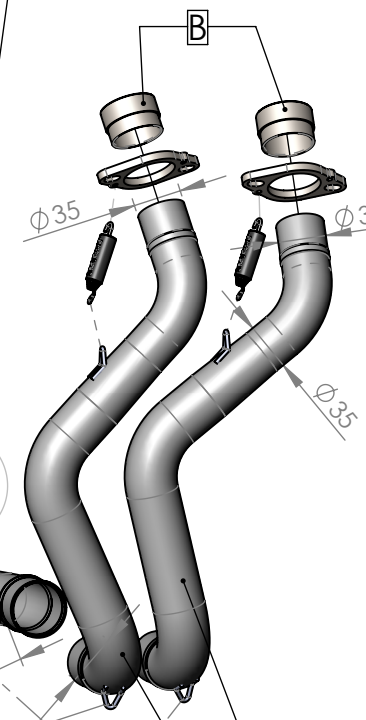

Bushing
Cod.206060

VIEW "B"

Flange "158A"
Cod.206061

N°2 Db-Killer
Ø22 Cod.
303430803

N°2 Plain washer
8x17 Cod.200294

N°2 Allen screw
M8X25 T.B.E.I.
Cod.400384

N°2 Graphyte
Gasket Cod.204980

Stainless steel Bracket
Cod.3015101501

Alluminium Bracket
Purch.Cod.206359
Prod. Cod.3015113501

N°2 Knurled collar screw
M8X16 T.E.
Cod.206008

N°4 Knurled collar
screw M6X16 T.E.
Cod.204985

Allen screw
M8X40 T.C.E.I.
Cod.200993

Knurled collar
nut M8
Cod.200298

OPTIONAL
"5683"

Superior silencer
GP duals Øi 50 RIGHT
Cod.3015110481

Inferior silencer
GP duals Øi 50 RIGHT
Cod.3015108482

Pipe - stainless steel
Cod.3015113203

Plain washer
8x17
Cod.200294

CATALYTIC
CONVERTER

Pipe - stainless steel
Cod.3015113205

N°7 Short helical spring
tensile
Cod.303949001

Pipe DX stainless s.
Cod.308579202

Pipe SX stainless s.
Cod.308579201

Art. 15113K

KAWASAKI Z650 - NINJA 650

Full Sistem 2/1 "GP DUALS" - APPROVED -