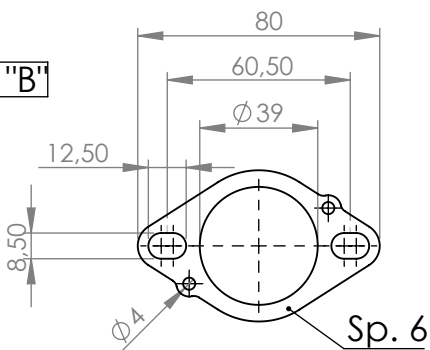

Bushing
Cod.206060

VIEW "B"

Flange "158A"
Cod.206061

N°2 Db-Killer
Ø22 Cod.
303430803

N°2 Plain washer
8x17 Cod.200294

N°2 Allen screw
M8X25 T.B.E.I.
Cod.400384

N°2 Graphyte
Gasket Cod.204980

Stainless steel Bracket
Cod.3015101501

OPTIONAL
"5683"

Superior silencer
GP duals Øi 50 RIGHT
Cod.3015110481

Inferior silencer
GP duals Øi 50 RIGHT
Cod.3015108482

Pipe - stainless steel
Cod.3015113203

Plain washer
8x17
Cod.200294

CATALYTIC
CONVERTER