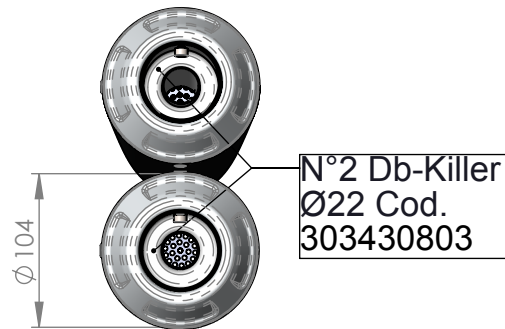

Bushing
Cod.206060

VIEW "B"

Flange "158A"
Cod.206061

N°2 Db-Killer
Ø22 Cod.
303430803

N°2 Plain washer
8x17 Cod.200294

N°2 Allen screw
M8X25 T.B.E.I.
Cod.400384

N°2 Graphyte
Gasket Cod.204980

Stainless steel Bracket
Cod.3015101501

Alluminium Bracket
Purch.Cod.206359
Prod. Cod.3015113501

N°2 Knurled collar screw
M8X16 T.E.
Cod.206008

N°4 Knurled collar
screw M6X16 T.E.
Cod.204985

Allen screw
M8X40 T.C.E.I.
Cod.200993

Knurled collar
nut M8
Cod.200298

OPTIONAL
"5683"

Superior silencer
GP duals Øi 50 RIGHT
Cod.3015110481

Inferior silencer
GP duals Øi 50 RIGHT
Cod.3015108482

Pipe - stainless steel
Cod.3015113203

Plain washer
8x17
Cod.200294

CATALYTIC
CONVERTER