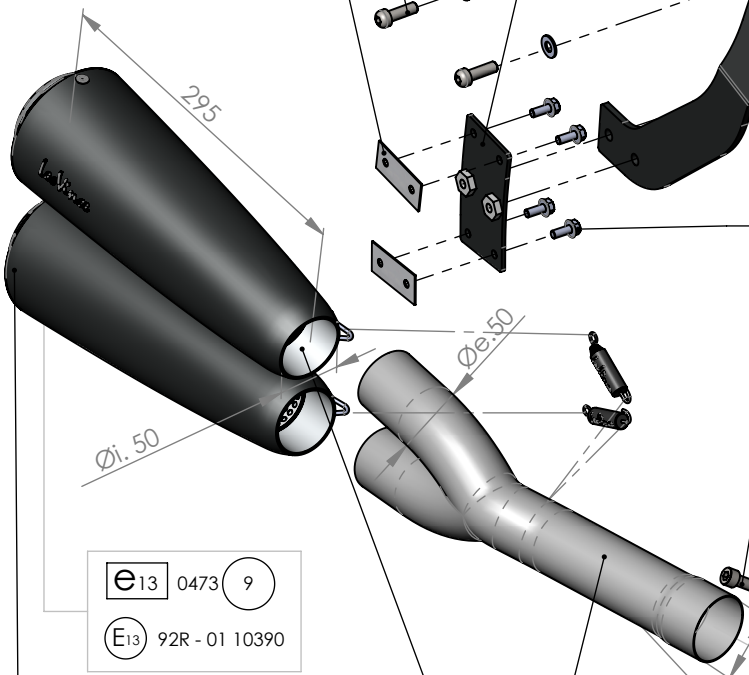

Bushing
Cod.206060

VIEW "B"

Flange "158A"
Cod.206061

N°2 Db-Killer
Ø22 Cod.
303430803

N°2 Plain washer
8x17 Cod.200294

N°2 Allen screw
M8X25 T.B.E.I.
Cod.400384

N°2 Graphyte
Gasket Cod.204980

Stainless steel Bracket
Cod.3015101501

Alluminium Bracket
Purch.Cod.206359
Prod. Cod.3015113501

N°2 Knurled collar screw
M8X16 T.E.
Cod.206008

N°4 Knurled collar
screw M6X16 T.E.
Cod.204985

Allen screw
M8X40 T.C.E.I.
Cod.200993

Knurled collar
nut M8
Cod.200298

OPTIONAL
"5683"

Superior silencer
GP duals Øi 50 RIGHT
Cod.3015110481

Inferior silencer
GP duals Øi 50 RIGHT
Cod.3015108482

Pipe - stainless steel
Cod.3015113203

Plain washer
8x17
Cod.200294

CATALYTIC
CONVERTER

Pipe - stainless steel
Cod.3015113205

N°7 Short helical spring
tensile
Cod.303949001

Pipe DX stainless s.
Cod.308579202

Pipe SX stainless s.
Cod.308579201

Art. 15113K

KAWASAKI Z650 - NINJA 650

Full Sistem 2/1 "GP DUALS" - APPROVED -