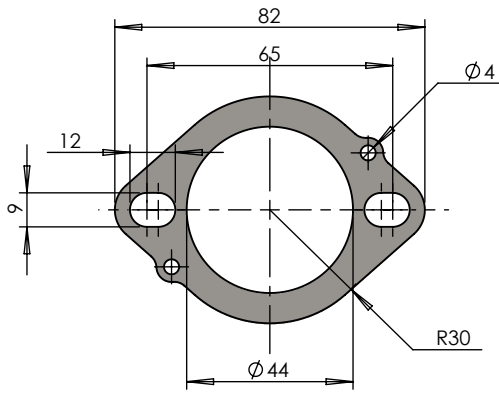

N°2 Db-Killer Ø22  
Cod. 303430803

View from "A"

Flange 112A

View from "B"

Inferior silencer  
GP duals Øi 50  
Cod.3015108482

Silencer bracket-  
Stainless steel  
Purch.Cod. 206337  
Prod. Cod.3015101501

Superior silencer  
GP duals Øi 50  
Cod.3015110481

N°2 Graphyte  
Gasket Cod.204980

2 Allen screw  
M8 x 30 Cod. 202491

Aluminium Bracket  
Cod.3015107501

N°2 Knurled collar screw  
M8X16 T.E.  
Cod.206008

N°6 Short helical spring  
tensile  
Cod.303949001

A

B

Plain washer  
Ø8x17  
Cod.200294

Plain washer  
Ø8x24  
Cod.200321

N°4 Knurled collar screw  
M6X16 T.E.  
Cod.204985

Bushing -  
stainless steel  
Cod.204833

Knurled collar nut M8  
Cod.200298

Flange "112A"  
Cod. 204569

"OPTIONAL"  
5683

e13 0473 9  
E13 92R - 01 10390

Allen screw  
M8 x 40  
Cod.200993

Pipe - stainless steel  
Cod.3015107203

CATALYTIC CONVERTER