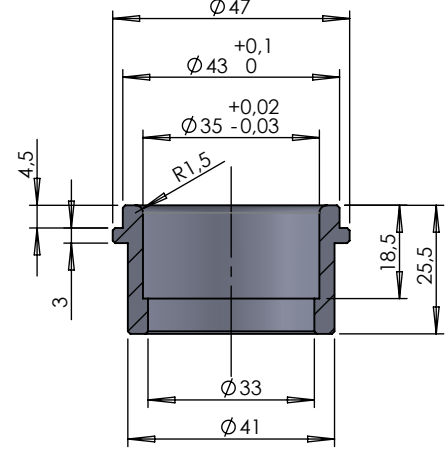

View from "B"

Inferior silencer
GP duals Øi 50
Cod.3015108482

Silencer bracket-
Stainless steel
Purch.Cod. 206337
Prod. Cod.3015101501

Superior silencer
GP duals Øi 50
Cod.3015110481

N°2 Graphyte
Gasket Cod.204980

2 Allen screw
M8 x 30 Cod. 202491

Aluminium Bracket
Cod.3015107501

N°2 Knurled collar screw
M8X16 T.E.
Cod.206008

N°6 Short helical spring
tensile
Cod.303949001

A

B

Plain washer
Ø8x17
Cod.200294

Plain washer
Ø8x24
Cod.200321

N°4 Knurled collar screw
M6X16 T.E.
Cod.204985

Bushing -
stainless steel
Cod.204833

Knurled collar nut M8
Cod.200298

Flange "112A"
Cod. 204569

"OPTIONAL"
5683

e13 0473 9
E13 92R - 01 10390

Allen screw
M8 x 40
Cod.200993

Pipe - stainless steel
Cod.3015107203

CATALYTIC CONVERTER

Extra-Short helical spring
tensile Cod.308574001

Pipe 2/1 -
stainless steel
Cod.3014030203

Pipe R stainless steel
Cod.3014030202

Pipe L stainless steel
Cod.3014030201

Art. 15107K YAMAHA MT 07

Full System 2/1 SBK "GP DUALS" - APPROVED