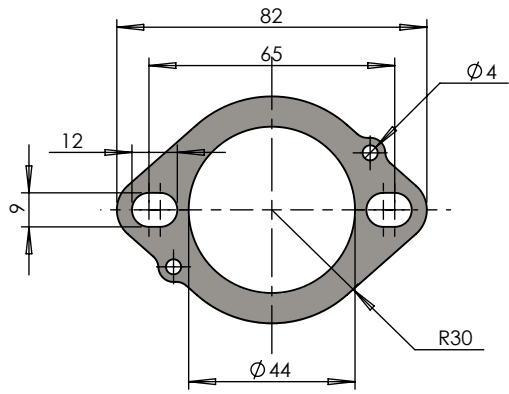

N°2 Db-Killer Ø22  
Cod. 303430803

View from "A"

Flange 112A

View from "B"

Inferior silencer  
GP duals Øi 50  
Cod.3015108482

Silencer bracket-  
Stainless steel  
Purch.Cod. 206337  
Prod. Cod.3015101501

N°6 Short helical spring  
tensile  
Cod.303949001

Plain washer  
Ø8x17  
Cod.200294

Plain washer  
Ø8x24  
Cod.200321

N°4 Knurled collar screw  
M6X16 T.E.  
Cod.204985

Bushing -  
stainless steel  
Cod.204833