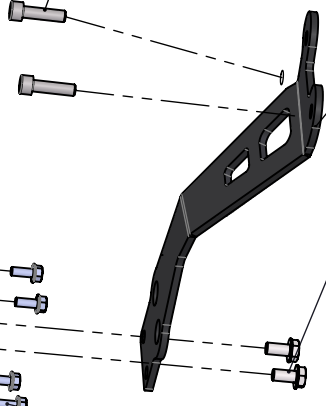

2 Allen screw  
M8 x 30 Cod. 202491

Aluminium Bracket  
Cod.3015107501

A

Superior silencer  
GP duals Øi 50  
Cod.3015110481

N°2 Graphyte  
Gasket Cod.204980

N°2 Knurled collar screw  
M8X16 T.E.  
Cod.206008

N°6 Short helical spring  
tensile  
Cod.303949001

Plain washer  
Ø8x17  
Cod.200294

Plain washer  
Ø8x24  
Cod.200321

N°4 Knurled collar screw  
M6X16 T.E.  
Cod.204985

Bushing -  
stainless steel  
Cod.204833

Knurled collar nut M8  
Cod.200298

Flange "112A"  
Cod. 204569

"OPTIONAL"  
5683

Allen screw  
M8 x 40  
Cod.200993

Pipe - stainless steel  
Cod.3015107201

Extra-Short helical spring  
tensile Cod.308574001