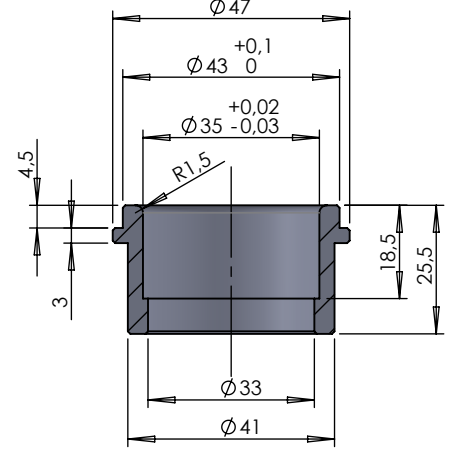

View from "B"

Inferior silencer
GP duals Øi 50
Cod.3015108482

Silencer bracket-
Stainless steel
Purch.Cod. 206337
Prod. Cod.3015101501

2 Allen screw
M8 x 30 Cod. 202491

Aluminium Bracket
Cod.3015107501

A

Superior silencer
GP duals Øi 50
Cod.3015110481

N°2 Graphyte
Gasket Cod.204980

N°2 Knurled collar screw
M8X16 T.E.
Cod.206008

N°6 Short helical spring
tensile
Cod.303949001