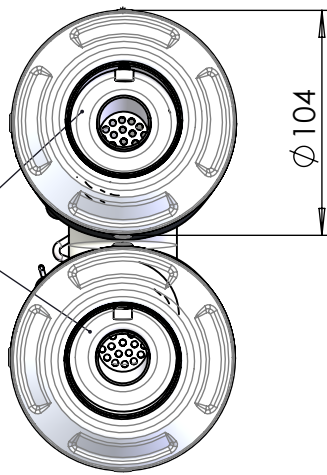

N°2 Db-Killer Ø22
Cod.303430803

Ø 104

Superior silencer
GP duals Øi 50
Cod.3015110481

Stainless steel Bracket
Cod.3015101501

N°4 Knurled collar screw
M6X16 T.E.
Cod.204985

Knurled Nut M8
cod.200298

Inferior silencer
GP duals Øi 50
Cod.3015108482

N°2 Graphyte
Gasket
Cod.204980

N°2 Knurled
collar screw
M8X16 T.E.
Cod.206008

Silencer bracket
Stainless Steel
Prod. Cod.3015106501
Purch. Cod.206375

N°2 Short helical spring
tensile
Cod.303949001

E13 0473 9
E13 92R - 01 10390

Aluminium spacer
Ø25XH12.5X10.5
Cod.204321

Allen screw T.C.E.I
M8x45 Cod.201450

Pipe N°1125
Cod.3015106201

Strap-in stainless
steel Ø45
Cod.300045530

Art. 15106

SUZUKI GSR750 / GSX-S 750 / ABS

Slip-on SBK "GP DUALS" - APPROVED