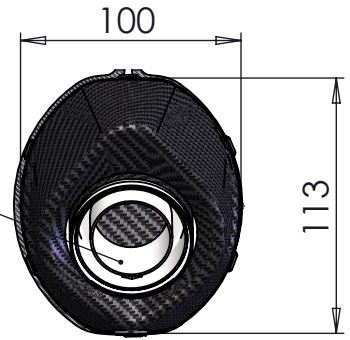

DB-Killer N°32B
Cod.307762801

E13 92R - 01 10410

T.B.E.I screw
M5x12
Cod. 201031

Carbon Bracket FM5SF
Cod.3014149501

Knurled collar nut M8
Cod.200298

Aluminium Spacer
Cod.204676

Knurled collar nut M5
Cod.204407

Pipe N° 1150
Cod.3014050201

LVONE EVO CARBON
Medium Silencer Øi 54
Cod.308411481

Aluminium spacer
SBK SBK Ø27X8.5
Cod.204321

Allen screw
M8X60 T.C.E.I.
Cod.200949

Extra - Short helical
spring tensile
Cod.308574001

Strap in stainless
steel Ø45
Cod.300045530

Art. 14211E

HONDA CB 500 F / CBR500 R / CB 500 X
(fits with original centre stand)

Slip-on - LV ONE EVO - CARBON - APPROVED