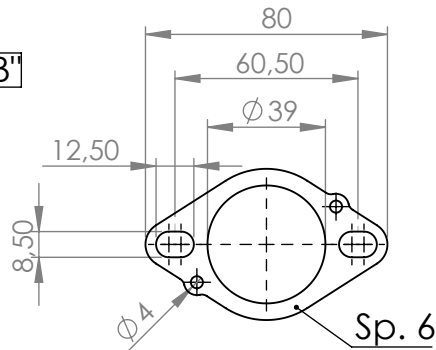

Bushing
Cod.206060

VIEW "B"

Flange "158A"
Cod.206061

DB-Killer N°32BF
Cod.307919801