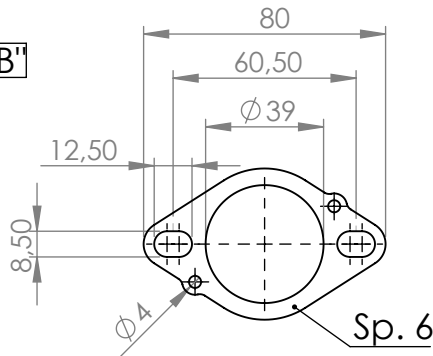

VIEW "B"

Flange "158A"
Cod.206061

DB-Killer N°32BF
Cod.307919801