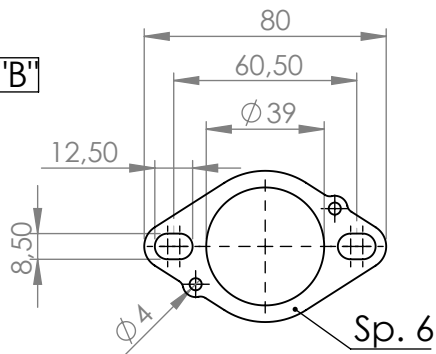

VIEW "B"

Flange "158A"
Cod.206061

DB-Killer N°32BF
Cod.307919801