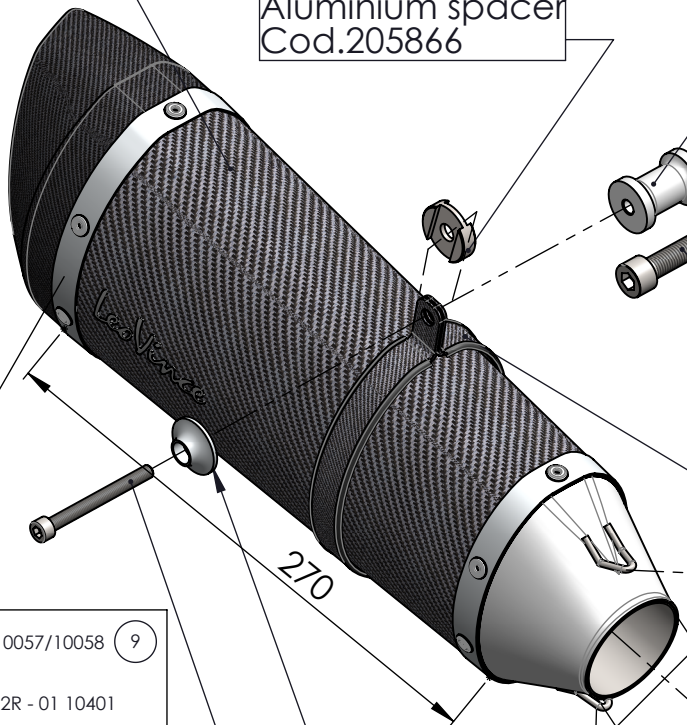

DB-Killer EVO N°52 B
Cod.308437801

FACTORY S Carbon
silencer Øi 50
Cod.308436481

Aluminium spacer
25/18X35X6.5
Cod.206355

Aluminium spacer
Cod.205866

Knurled collar
nut M6 Cod.200333

Knurled collar
nut M10 Cod.203039

Silencer bracket-
aluminium
Purch.Cod.206354
Prod. Cod.3014039501

Aluminium Spacer
30X13X16.5
Cod.206307

Allen screw
M10x1.25x60 T.C.E.I.
Cod.204482

Carbon bracket FR2
Cod.308448501

Allen screw
M6X60 T.C.Z.B.
Cod.200515

Aluminium spacer
-for allen screw M6-
Cod.205767

2 Short helical spring
tensile
Cod.303949001

Pipe N°1113
Cod.3014173201

Strap-in stainless Ø53
Cod.300053530

Art. 14174S

KAWASAKI Z900

PLEASE REMOVE THE ORIGINAL
GRAPHITE BUSHING
BEFORE ASSEMBLING
THE LEOVINCE LINK PIPE!!