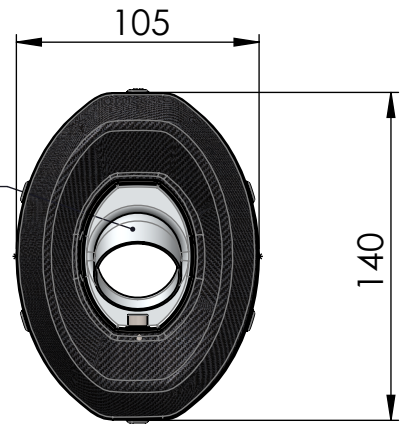

DB-Killer EVO N°52 B
Cod.308437801

FACTORY S Carbon
silencer Øi 50
Cod.308436481

Aluminium spacer
25/18X35X6.5
Cod.206355

Aluminium spacer
Cod.205866

Knurled collar
nut M6 Cod.200333

Knurled collar
nut M10 Cod.203039

Silencer bracket-
aluminium
Purch.Cod.206354
Prod. Cod.3014039501

Aluminium Spacer
30X13X16.5
Cod.206307

Allen screw
M10x1.25x60 T.C.E.I.
Cod.204482

Carbon bracket FR2
Cod.308448501

Allen screw
M6X60 T.C.Z.B.
Cod.200515

Aluminium spacer
-for allen screw M6-
Cod.205767

2 Short helical spring
tensile
Cod.303949001

Pipe N°1113
Cod.3014173201

Strap-in stainless Ø53
Cod.300053530

Art. 14174S

KAWASAKI Z900

PLEASE REMOVE THE ORIGINAL
GRAPHITE BUSHING
BEFORE ASSEMBLING
THE LEOVINCE LINK PIPE!!