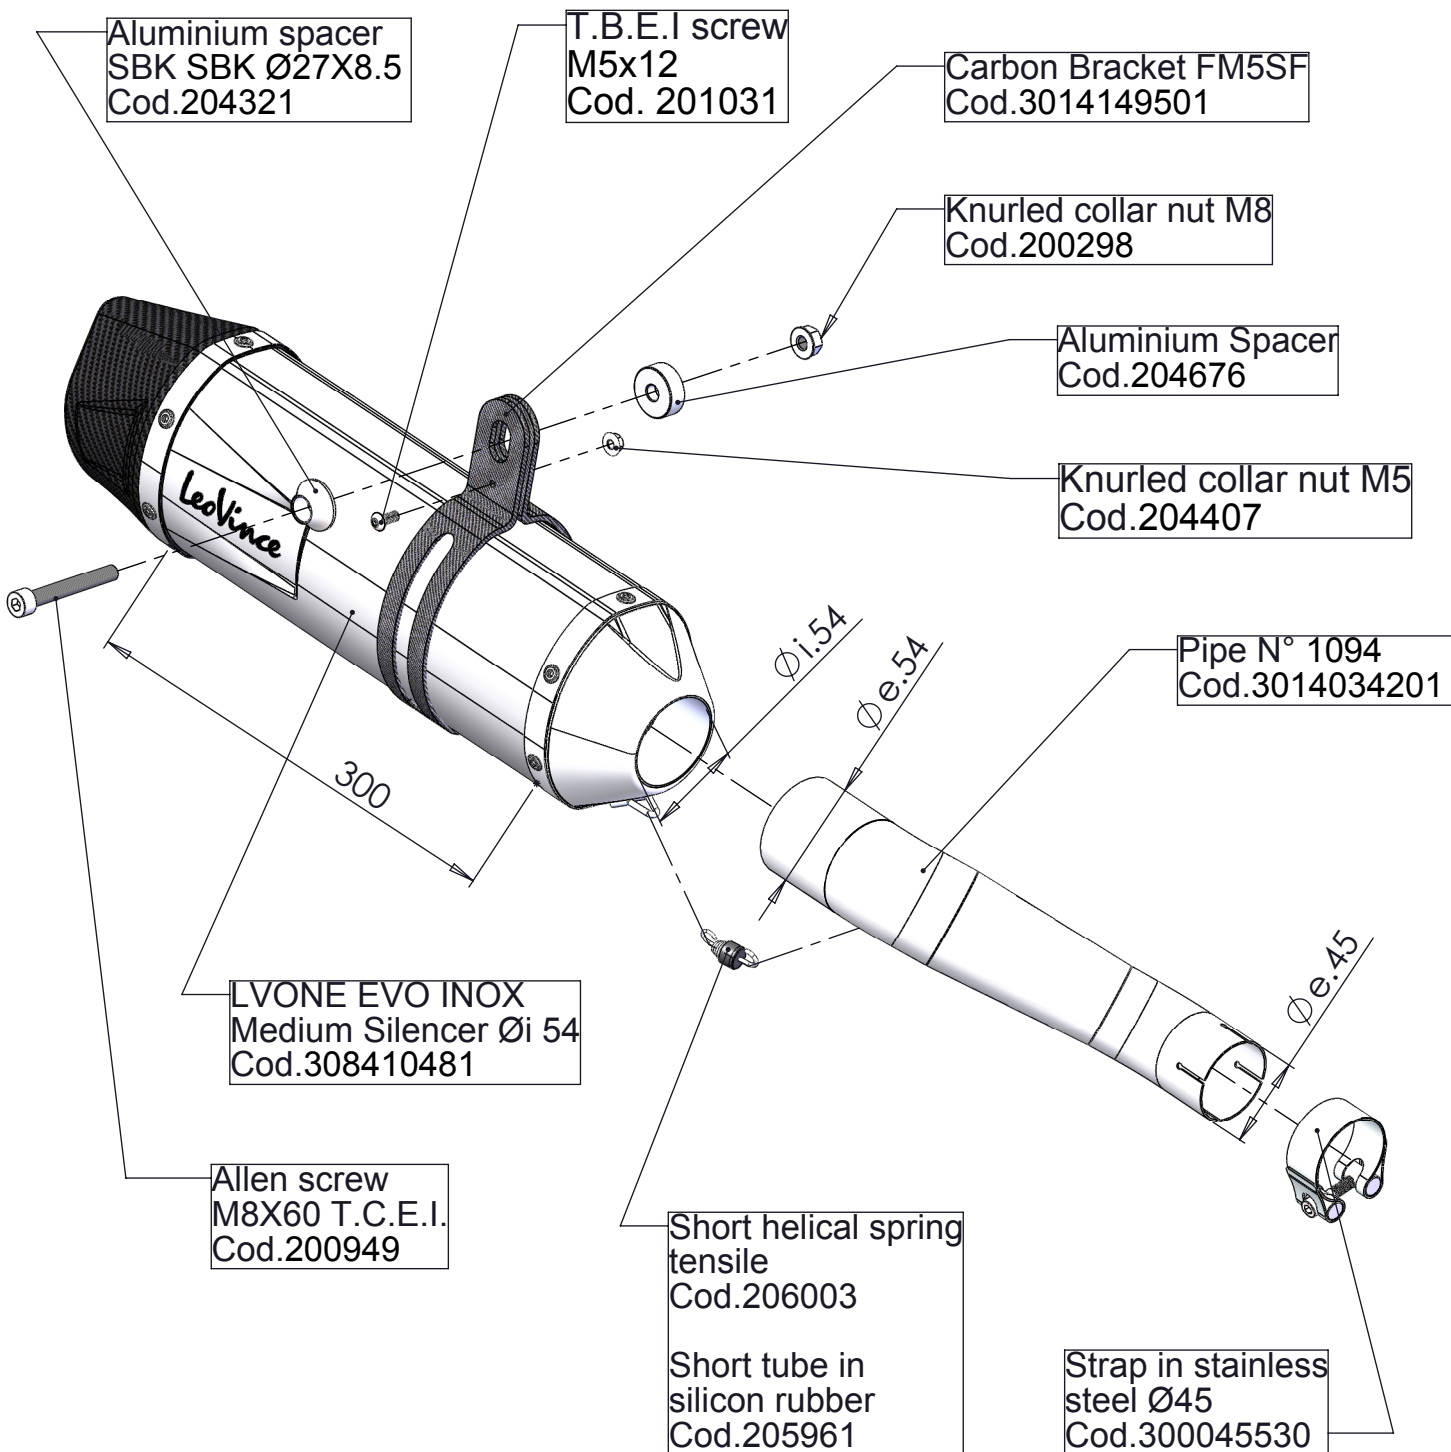

DB-Killer N°32B
Cod.307762801

Aluminium spacer
SBK SBK Ø27X8.5
Cod.204321

T.B.E.I screw
M5x12
Cod. 201031

Carbon Bracket FM5SF
Cod.3014149501

Knurled collar nut M8
Cod.200298

Aluminium Spacer
Cod.204676

Knurled collar nut M5
Cod.204407

Pipe N° 1094
Cod.3014034201

LVONE EVO INOX
Medium Silencer Øi 54
Cod.308410481

Allen screw
M8X60 T.C.E.I.
Cod.200949

Short helical spring
tensile
Cod.206003

Short tube in
silicon rubber
Cod.205961

Strap in stainless
steel Ø45
Cod.300045530

Art. 14160E

HONDA CB 400/500 F - CBR 400/500 R

Slip-on - LV ONE EVO - STAINLESS STEEL - APPROVED