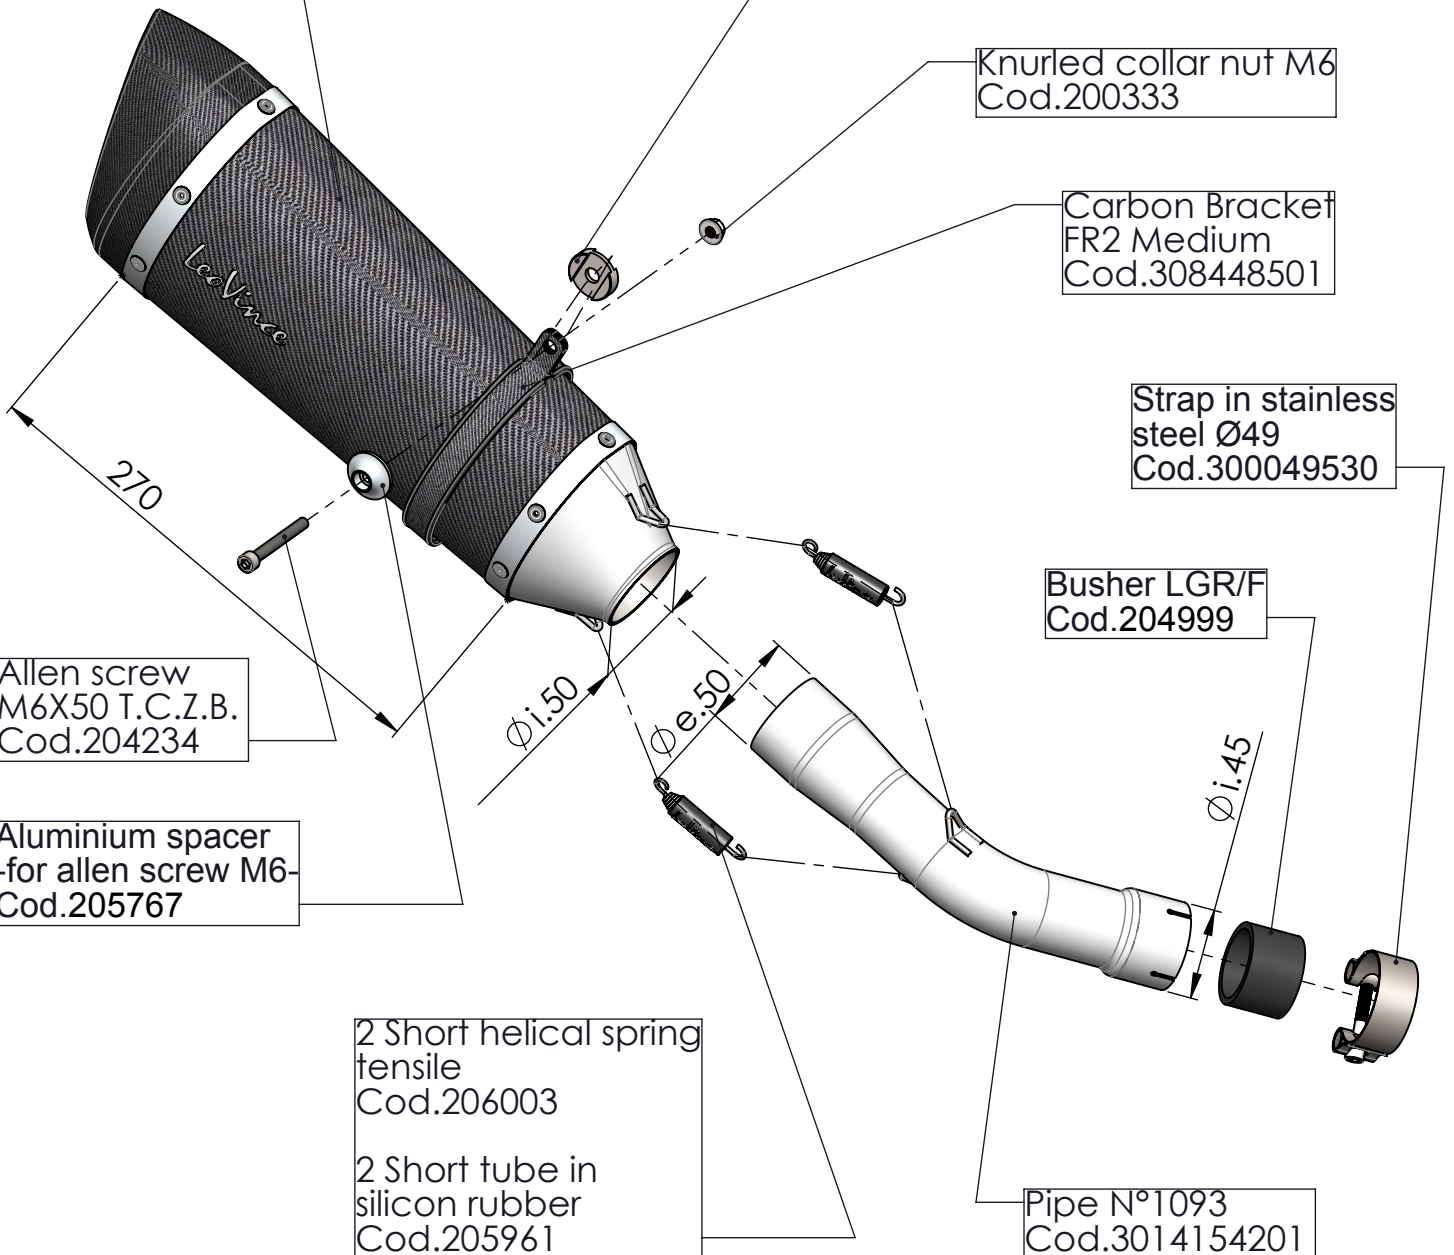

DB-Killer EVO N°52
Cod.308421801

Grower Ø5 Cod.202286

Allen screw M5X6 T.C.E.I. INOX
Cod. 201044

Factory S CARBON
silencer Øi 50
Cod.308436481

Aluminium
spacer
Cod. 205866

Knurled collar nut M6
Cod.200333

Carbon Bracket
FR2 Medium
Cod.308448501

Strap in stainless
steel Ø49
Cod.300049530

Busher LGR/F
Cod.204999

Allen screw
M6X50 T.C.Z.B.
Cod.204234

Aluminium spacer
-for allen screw M6-
Cod.205767

2 Short helical spring
tensile
Cod.206003

2 Short tube in
silicon rubber
Cod.205961

Pipe N°1093
Cod.3014154201

Art. 14155S

SUZUKI SV650 ('16)

SLIP-ON - Factory S - CARBONIO - Passaggio STANDARD