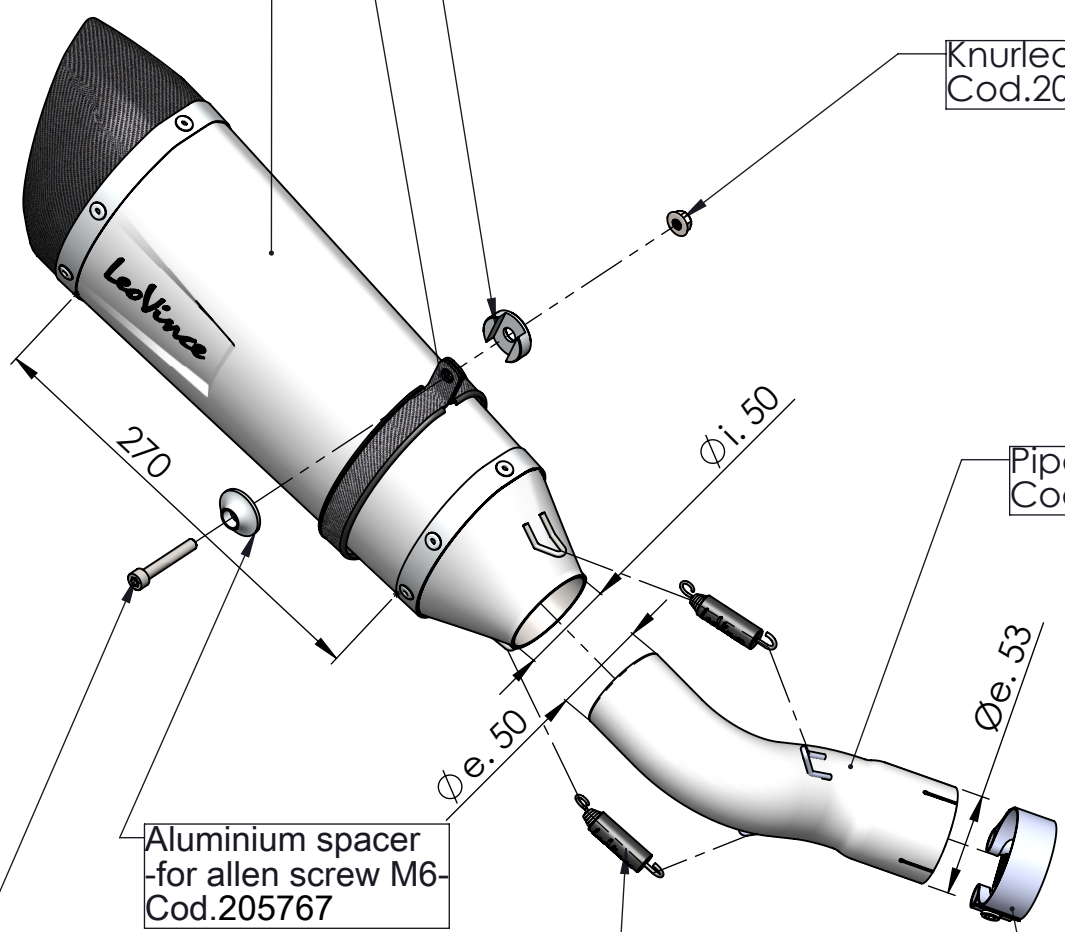

Don't use

DB-Killer EVO N°52
Cod.308421801

Grower Ø5 Cod.202286
Allen screw M5X6 T.C.E.I. INOX
Cod. 201044

Carbon bracket FR3
Cod.308444501

FACTORY S inox
silencer Øi 50
Cod.308437481

Aluminium spacer
Cod.205771

Knurled collar nut M6
Cod.200333

Pipe N°1086
Cod.3014142201

Aluminium spacer
-for allen screw M6-
Cod.205767

Allen screw M6X40
T.C.Z.B.
Cod.200790

2 Short helical spring
tensile
Cod.204387

2 Short tube in
silicon rubber
Cod.204412

Strap-in stainless Ø53
Cod.300053530

Art. 14142S

KAWASAKI ZX-10R ('16)

SLIP-ON - FACTORY S INOX EVO - Passaggio STANDARD