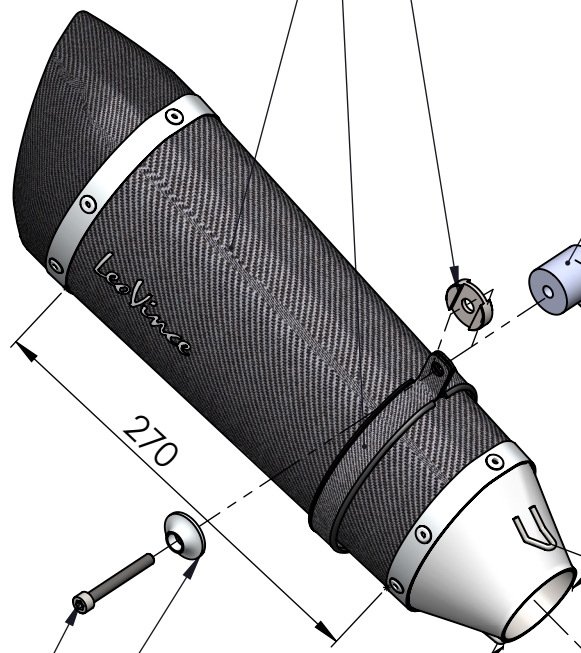

Don't use

DB-Killer EVO N°52
Cod.308421801

Grower Ø5 Cod.202286
Allen screw M5X6 T.C.E.I. INOX
Cod. 201044

Carbon bracket FR3
Cod.308444501

FACTORY S Carbon
silencer Øi 54
Cod.308420481

Aluminium spacer
Cod.205866

Inox bracket
Cod.206318

Knurled collar nut M6
Cod.200333

Knurled collar
nut M8
Cod.200298

2 Mounting plate M5
Cod.204555

Carbon cover
Cod.0814140001

Pipe N°1083
Cod.3014140201

Aluminium spacer
for allen screw M6
Cod.205767

Allen screw M6X50
T.C.Z.B.
Cod.204234

2 Short helical spring
tensile
Cod.204387

2 Short tube in
silicon rubber
Cod.204412

2 Allen screw
M5X12 T.B.E.I.
Cod.201031

4 Gasket
14x4.9x1.5
Cod.200371

2 Plain washer
5x15 Inox
Cod.406580

Strap-in stainless Ø35
Cod.300035530

Strap-in stainless Ø53
Cod.300053530

Art. 14141S

BMW S1000XR ('15 / '16)

SLIP-ON - FACTORY S CARBONIO EVO - Passaggio STANDARD