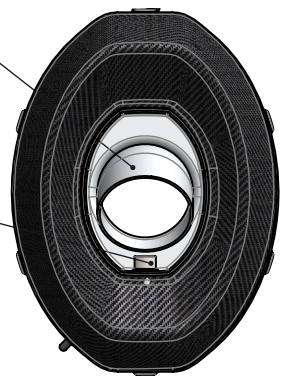

Don't use

DB-Killer EVO N°52
Cod.308421801

Grower Ø5 Cod.202286
Allen screw M5X6 T.C.E.I. INOX
Cod. 201044

Carbon bracket FR3
Cod.308444501

FACTORY S Carbon
silencer Øi 54
Cod.308420481

Aluminium spacer
Cod.205866

Inox bracket
Cod.206318

Knurled collar nut M6
Cod.200333

Knurled collar
nut M8
Cod.200298

2 Mounting plate M5
Cod.204555

Carbon cover
Cod.0814140001

Pipe N°1083
Cod.3014140201

Aluminium spacer
for allen screw M6
Cod.205767

Allen screw M6X50
T.C.Z.B.
Cod.204234

2 Short helical spring
tensile
Cod.204387

2 Short tube in
silicon rubber
Cod.204412

2 Allen screw
M5X12 T.B.E.I.
Cod.201031

4 Gasket
14x4.9x1.5
Cod.200371

2 Plain washer
5x15 Inox
Cod.406580

Strap-in stainless Ø35
Cod.300035530

Strap-in stainless Ø53
Cod.300053530

Art. 14141S

BMW S1000XR ('15 / '16)

SLIP-ON - FACTORY S CARBONIO EVO - Passaggio STANDARD