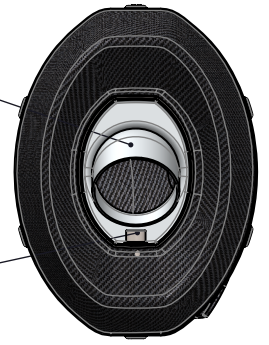

Don't use

DB-Killer EVO N°52
Cod.308421801

Grower Ø5 Cod.202286

Allen screw M5X6 T.C.E.I. INOX
Cod. 201044

FACTORY S inox
silencer Øi 54
Cod.308421481

Aluminium bracket
Cod.206324

Knurled collar nut M8
Cod.200298

Knurled collar nut M6
Cod.200333

Aluminium spacer
Cod.205771

Carbon bracket FR2
Cod.308448501

2 Short helical spring
tensile
Cod.204387

2 Short tube in
silicon rubber
Cod.204412

Pipe N°1085
Cod.3014137201

270

2 Plain washer
5x15 Inox
Cod.406580

4 Gasket
14x4.9x1.5
Cod.200371

2 Mounting
plate M5
Cod.204555

Strap-in stainless Ø67
Cod.300067530

Art. 14137S

BMW R1200 R ('15 / '16)

SLIP-ON - FACTORY S INOX - Passaggio STANDARD