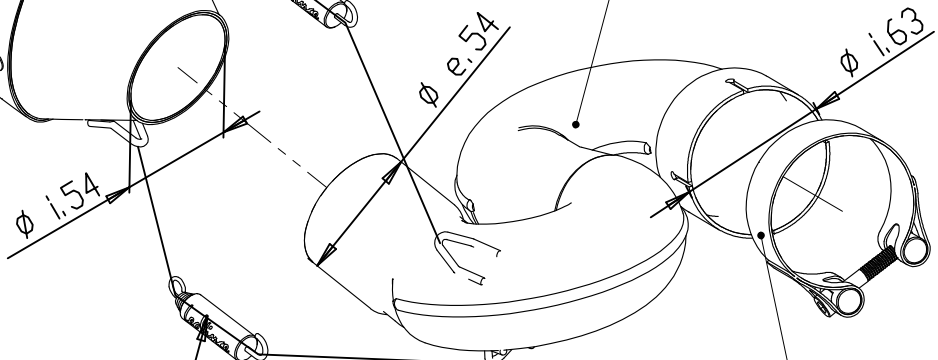

DB-Killer EVO N°52  
Cod.308421801

Grower Ø5 Cod.202286  
Allen screw M5X6 T.C.E.I. INOX  
Cod. 201044

Silencer Factory S  
Carbon  
Cod.308421481

Aluminium spacer  
Cod.205767

Aluminium spacer  
Cod.205866

Knurled collar nut M6  
Cod.200333

inox bracket silencer  
Cod.308798502

Allen screw M6X20  
T.C.Z.B.  
Cod.203508

Fascetta Carbon FR3  
Cod.308444501

Short helical spring  
tensile  
Cod.204387

Short tube in  
silicon rubber  
Cod.204412

Strap in stainless steel Ø63  
Cod.300063530

Pipe N°1057  
Cod.308798201

Art. 14126S

HONDA CBR 1000RR ('13/'15)

Slip-on SBK "FACTORY S" - CARBONIO -  
Passaggio Standard omologato "EVOLUTION II"