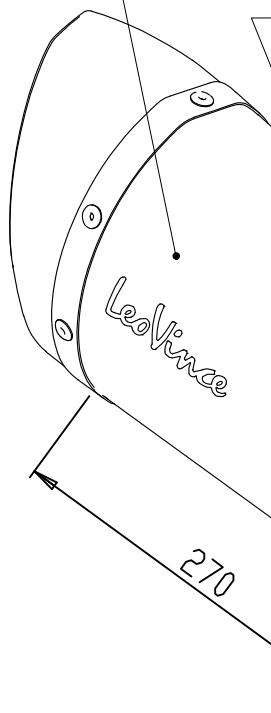

DB-Killer EVO N°52  
Cod.308421801

Grower Ø5 Cod.202286  
Allen screw M5X6 T.C.E.I. INOX  
Cod. 201044

Silencer Factory S  
Carbon  
Cod.308421481

Aluminium spacer  
Cod.205767

Aluminium spacer  
Cod.205866

Knurled collar nut M6  
Cod.200333

inox bracket silencer  
Cod.308798502

Allen screw M6X20  
T.C.Z.B.  
Cod.203508

Fascetta Carbon FR3  
Cod.308444501

Short helical spring  
tensile  
Cod.204387

Short tube in  
silicon rubber  
Cod.204412

Strap in stainless steel Ø63  
Cod.300063530

Pipe N°1057  
Cod.308798201

Art. 14126S

HONDA CBR 1000RR ('13/'15)

Slip-on SBK "FACTORY S" - CARBONIO -  
Passaggio Standard omologato "EVOLUTION II"