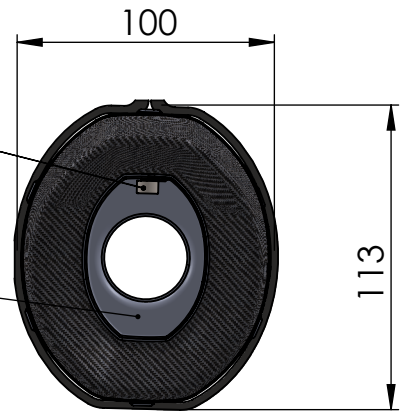

.Grower Ø5 cod.202286
.Allen screw M5x8 T.B.E.I inox
cod.204080

dB-killer n.53
Cod.308506801

LV One INOX EVO
medium-Short silencer Øi 50
Cod.3014124481

Carbon bracket FM4S
Cod.307572505

Knurled collar nut M8
Cod.200298

Pipe N°1074
Cod.3014124201

Busher 40X32X30
LGR/F
Cod.203532

Strap in stainless
steel Ø41
Cod.300041530

Aluminium spacer
for allen screw M8
Cod.204321

Allen screw M8X40
T.C.Z.B.
Cod.200993

Short helical spring
tensile
Cod.204387

Short tube in
silicon rubber
Cod.204412

Art. 14124E

YAMAHA MT25 '15 - MT03 '15 - R25 '14/'15 - R3 '14/'15

SLIP-ON - LV ONE INOX EVO - Passaggio STANDARD