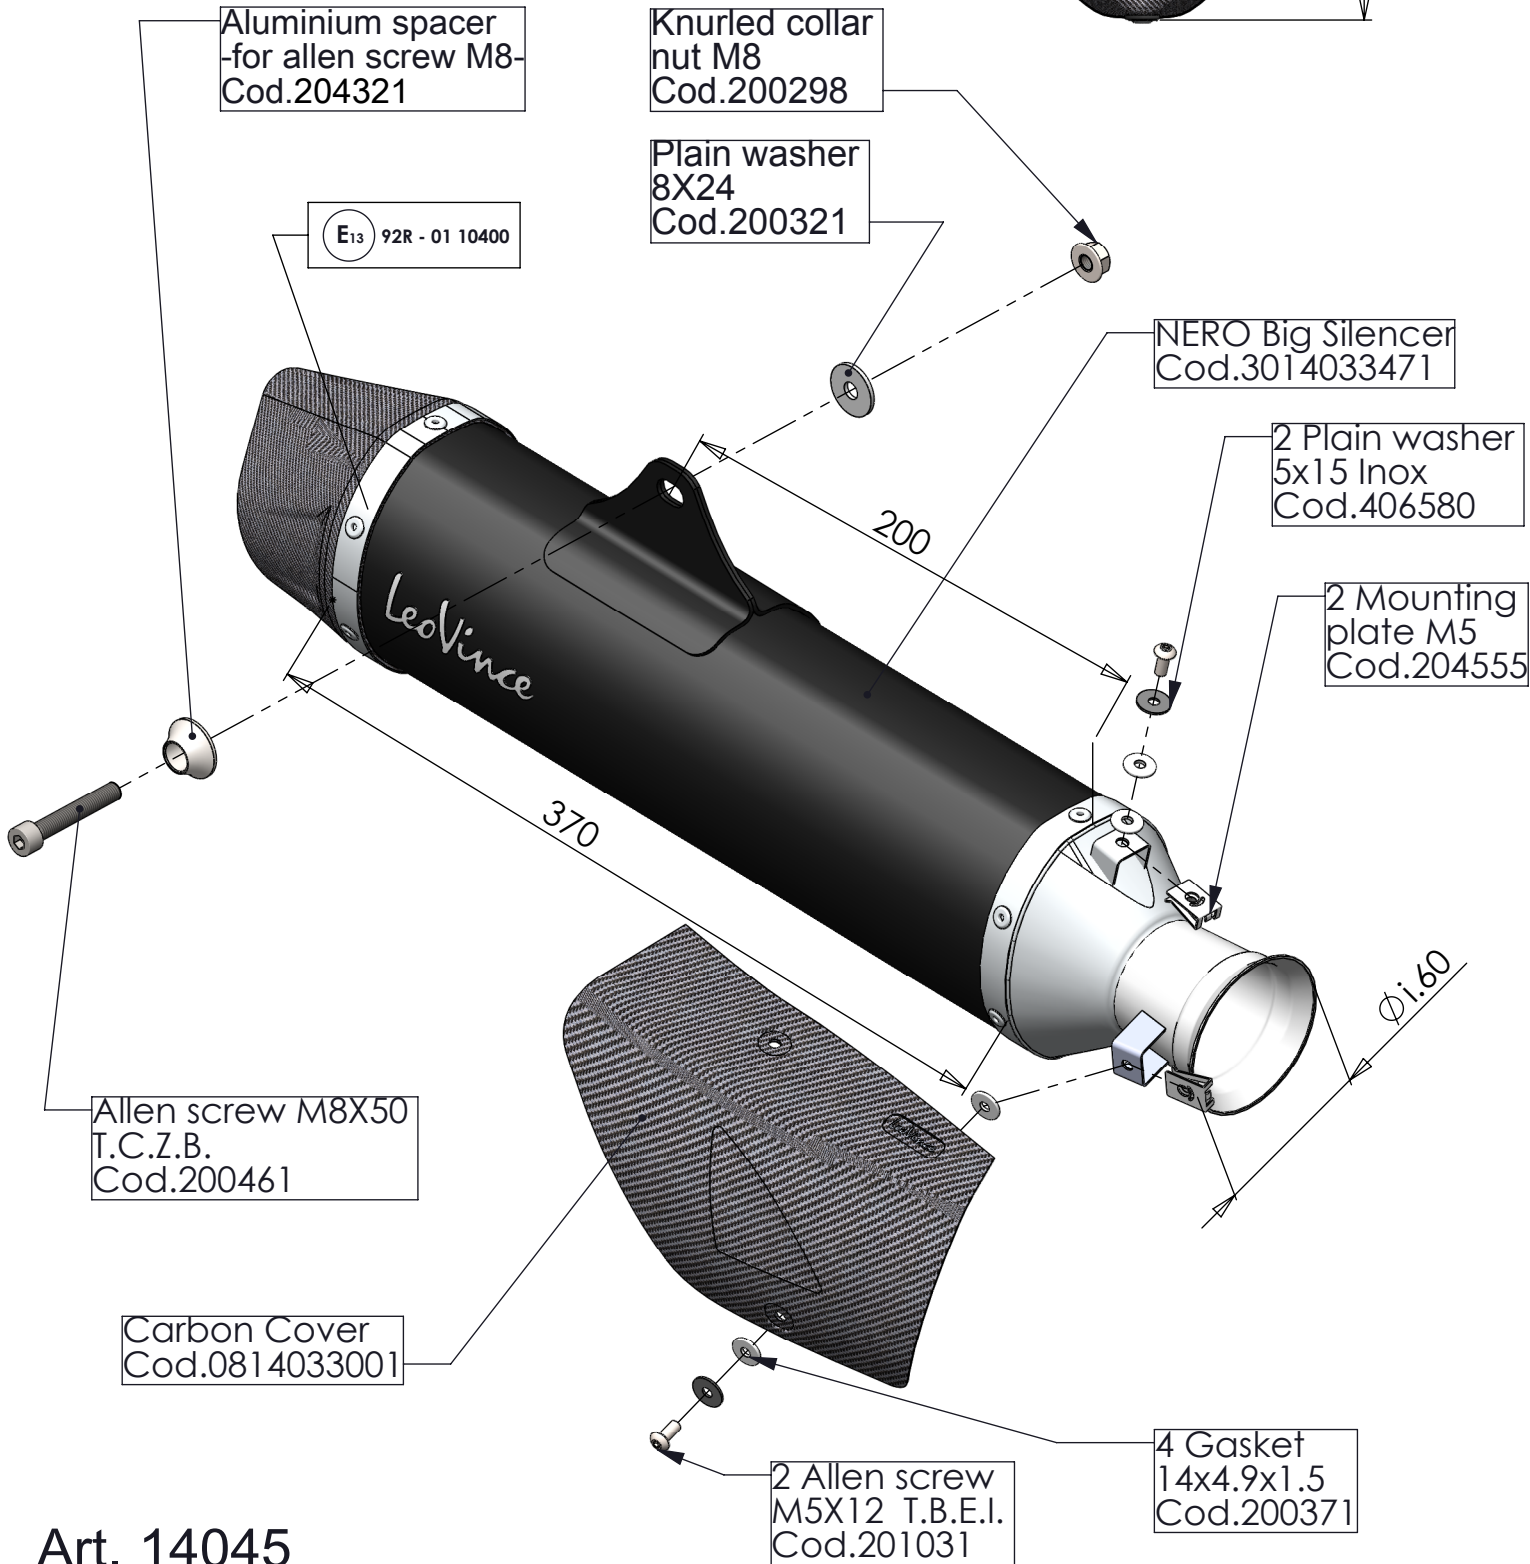

Fits with rails for original and GIVI panniers

dB-killer n.32
Cod.307677801

Aluminium spacer
-for allen screw M8-
Cod.204321

Knurled collar
nut M8
Cod.200298

Plain washer
8X24
Cod.200321

E13 92R - 01 10400

NERO Big Silencer
Cod.3014033471

2 Plain washer
5x15 Inox
Cod.406580

2 Mounting
plate M5
Cod.204555

Allen screw M8X50
T.C.Z.B.
Cod.200461

Carbon Cover
Cod.0814033001

2 Allen screw
M5X12 T.B.E.I.
Cod.201031

4 Gasket
14x4.9x1.5
Cod.200371

Art. 14045

KTM 1090 ADVENTURE/R - KTM 1290 SUPER ADVENTURE R/S/T
(fits with rails for original and Givi panniers)

SLIP-ON - NERO - APPROVED