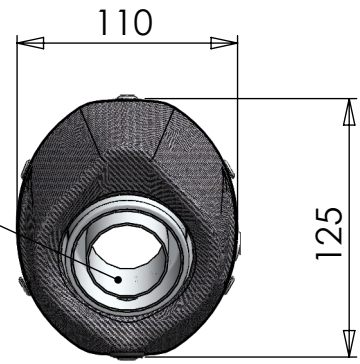

Fits with rails for original and GIVI panniers

dB-killer n.32
Cod.307677801

Aluminium spacer
-for allen screw M8-
Cod.204321

Knurled collar
nut M8
Cod.200298

Plain washer
8X24
Cod.200321

E13 92R - 01 10400

NERO Big Silencer
Cod.3014033471

2 Plain washer
5x15 Inox
Cod.406580

2 Mounting
plate M5
Cod.204555

Allen screw M8X50
T.C.Z.B.
Cod.200461

Carbon Cover
Cod.0814033001

2 Allen screw
M5X12 T.B.E.I.
Cod.201031

4 Gasket
14x4.9x1.5
Cod.200371

Art. 14045

KTM 1090 ADVENTURE/R - KTM 1290 SUPER ADVENTURE R/S/T
(fits with rails for original and Givi panniers)

SLIP-ON - NERO - APPROVED