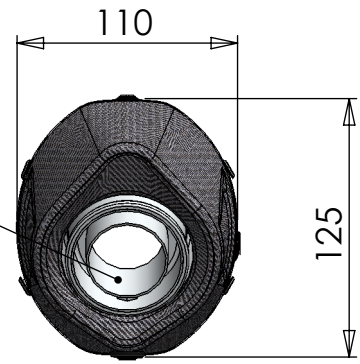

Fits with rails for original and GIVI panniers

dB-killer n.32
Cod.307677801