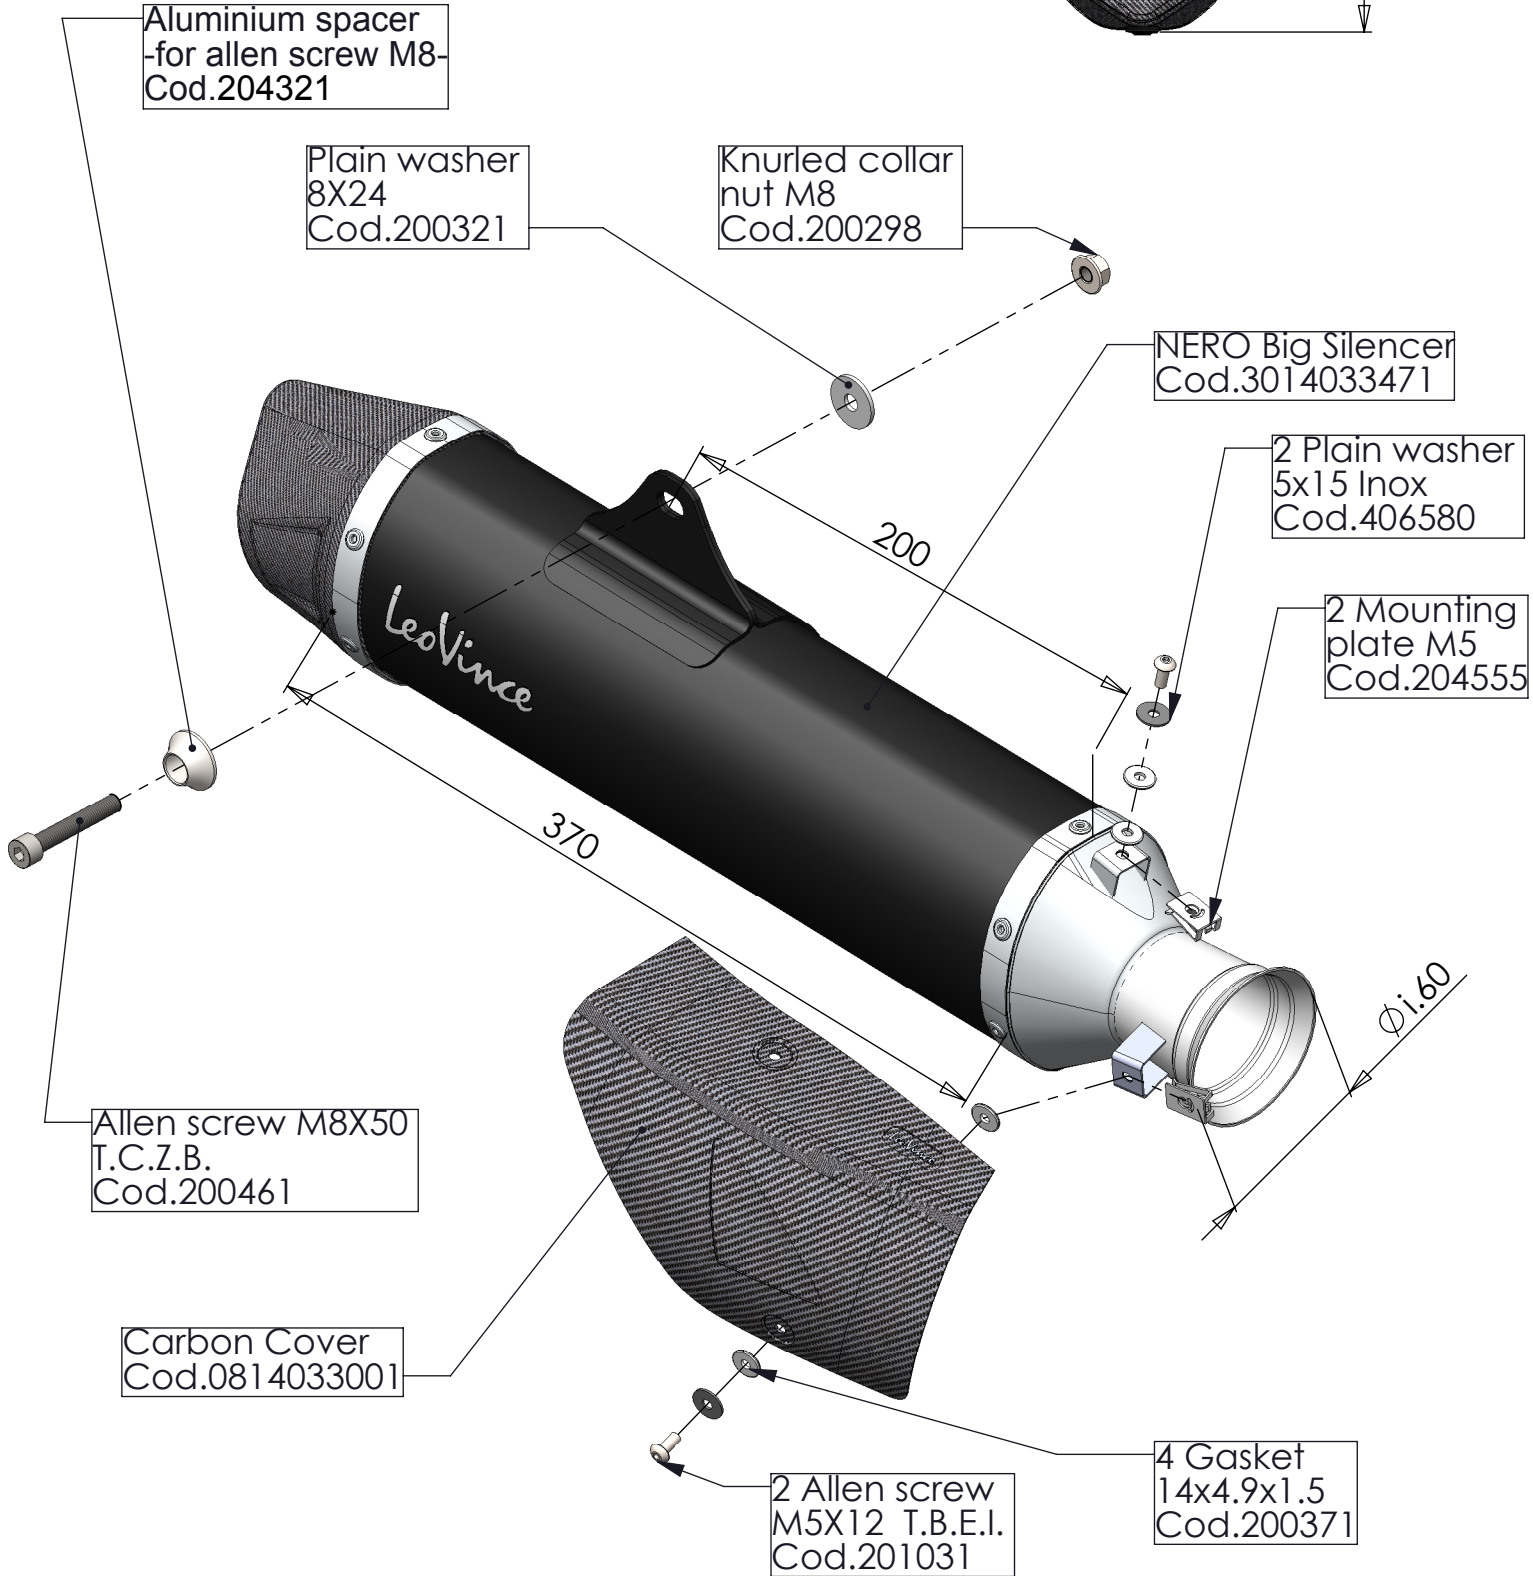

Fits with rails for original and GIVI panniers

dB-killer n.32
Cod.307677801

Aluminium spacer
-for allen screw M8-
Cod.204321

Plain washer
8X24
Cod.200321

Knurled collar
nut M8
Cod.200298

NERO Big Silencer
Cod.3014033471

2 Plain washer
5x15 Inox
Cod.406580

2 Mounting
plate M5
Cod.204555

Allen screw M8X50
T.C.Z.B.
Cod.200461

Carbon Cover
Cod.0814033001

2 Allen screw
M5X12 T.B.E.I.
Cod.201031

4 Gasket
14x4.9x1.5
Cod.200371

Art. 14033

KTM 1050 - 1190 - 1290 ADVENTURE

SLIP-ON - NERO - APPROVED