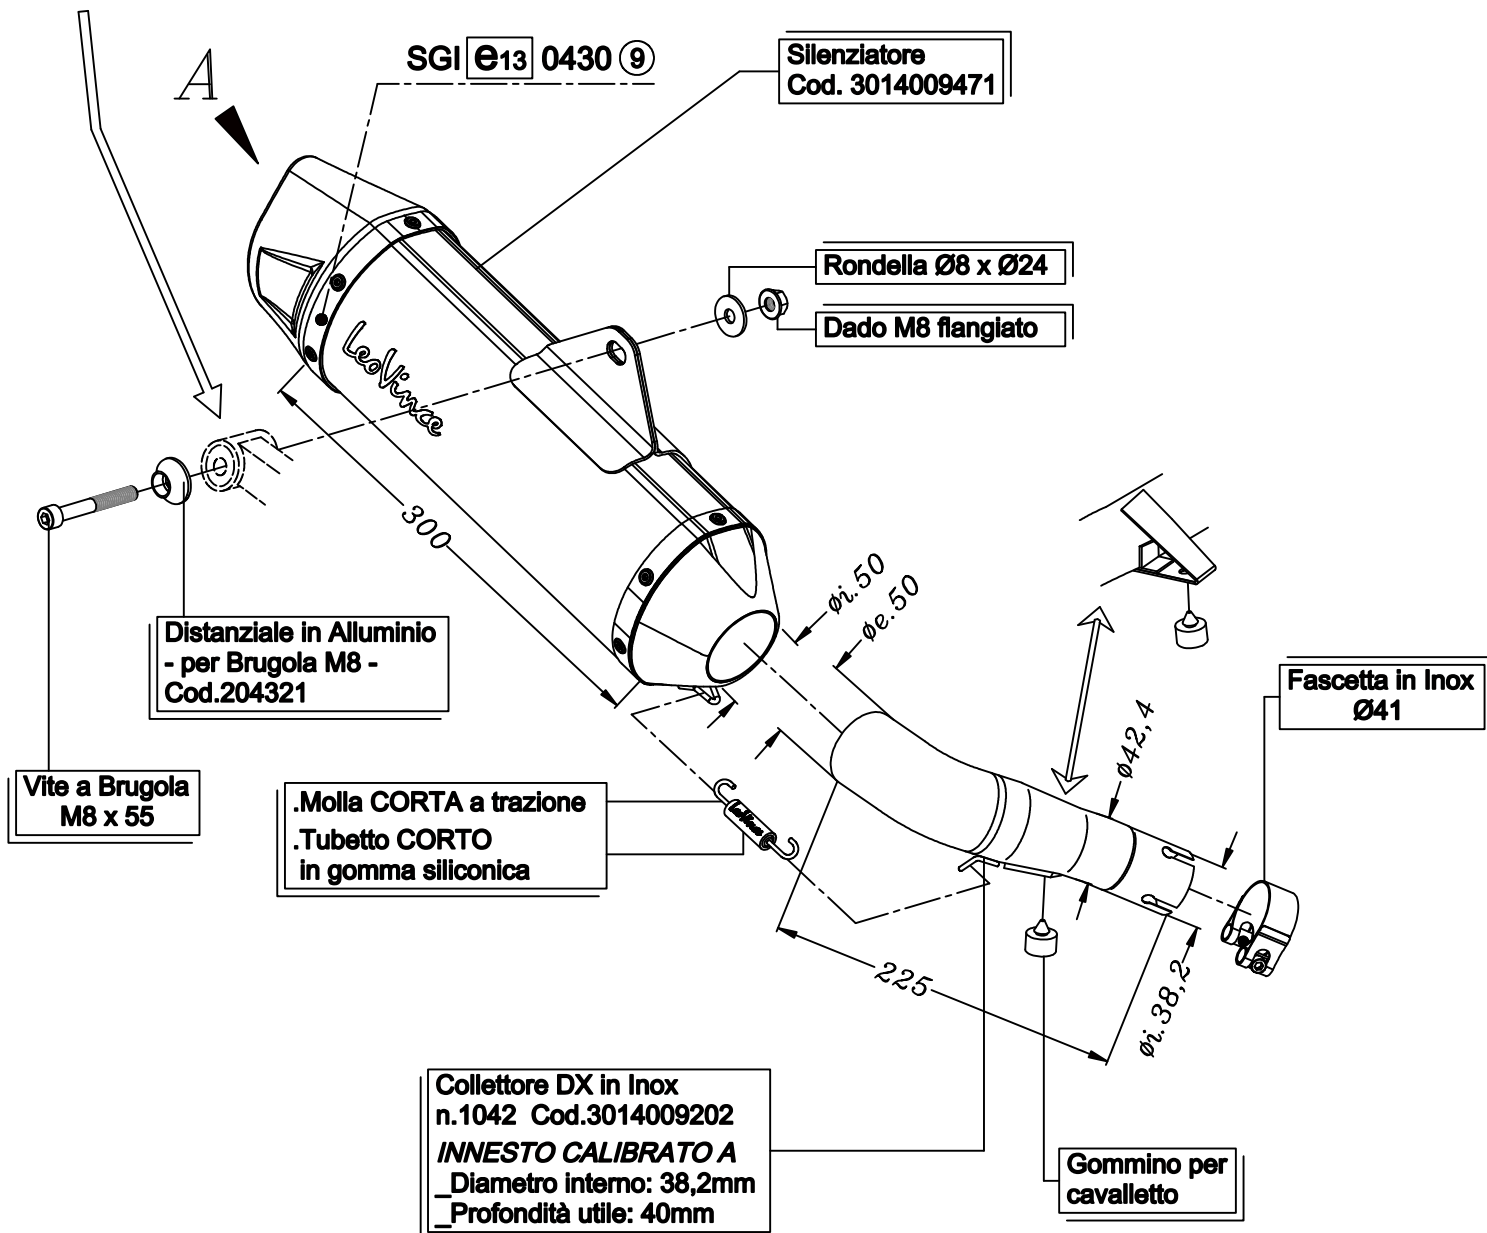

**PEDANA PASSEGGERO DX
PASSENGER'S R.H. FOOTBOARD**

HONDA INTEGRA 700/750 ('12/'14) – NC 700/750 S ('12/'14)

NC 700/750 S DCT ('12/'14) - NC 700/750 X ('12/'14) - NC 700/750 X DCT ('12/'14)

Art.14009

*Slip-on SBK "NERO" – Passaggio STANDARD
OMOLOGATO "EVOLUTION II"*